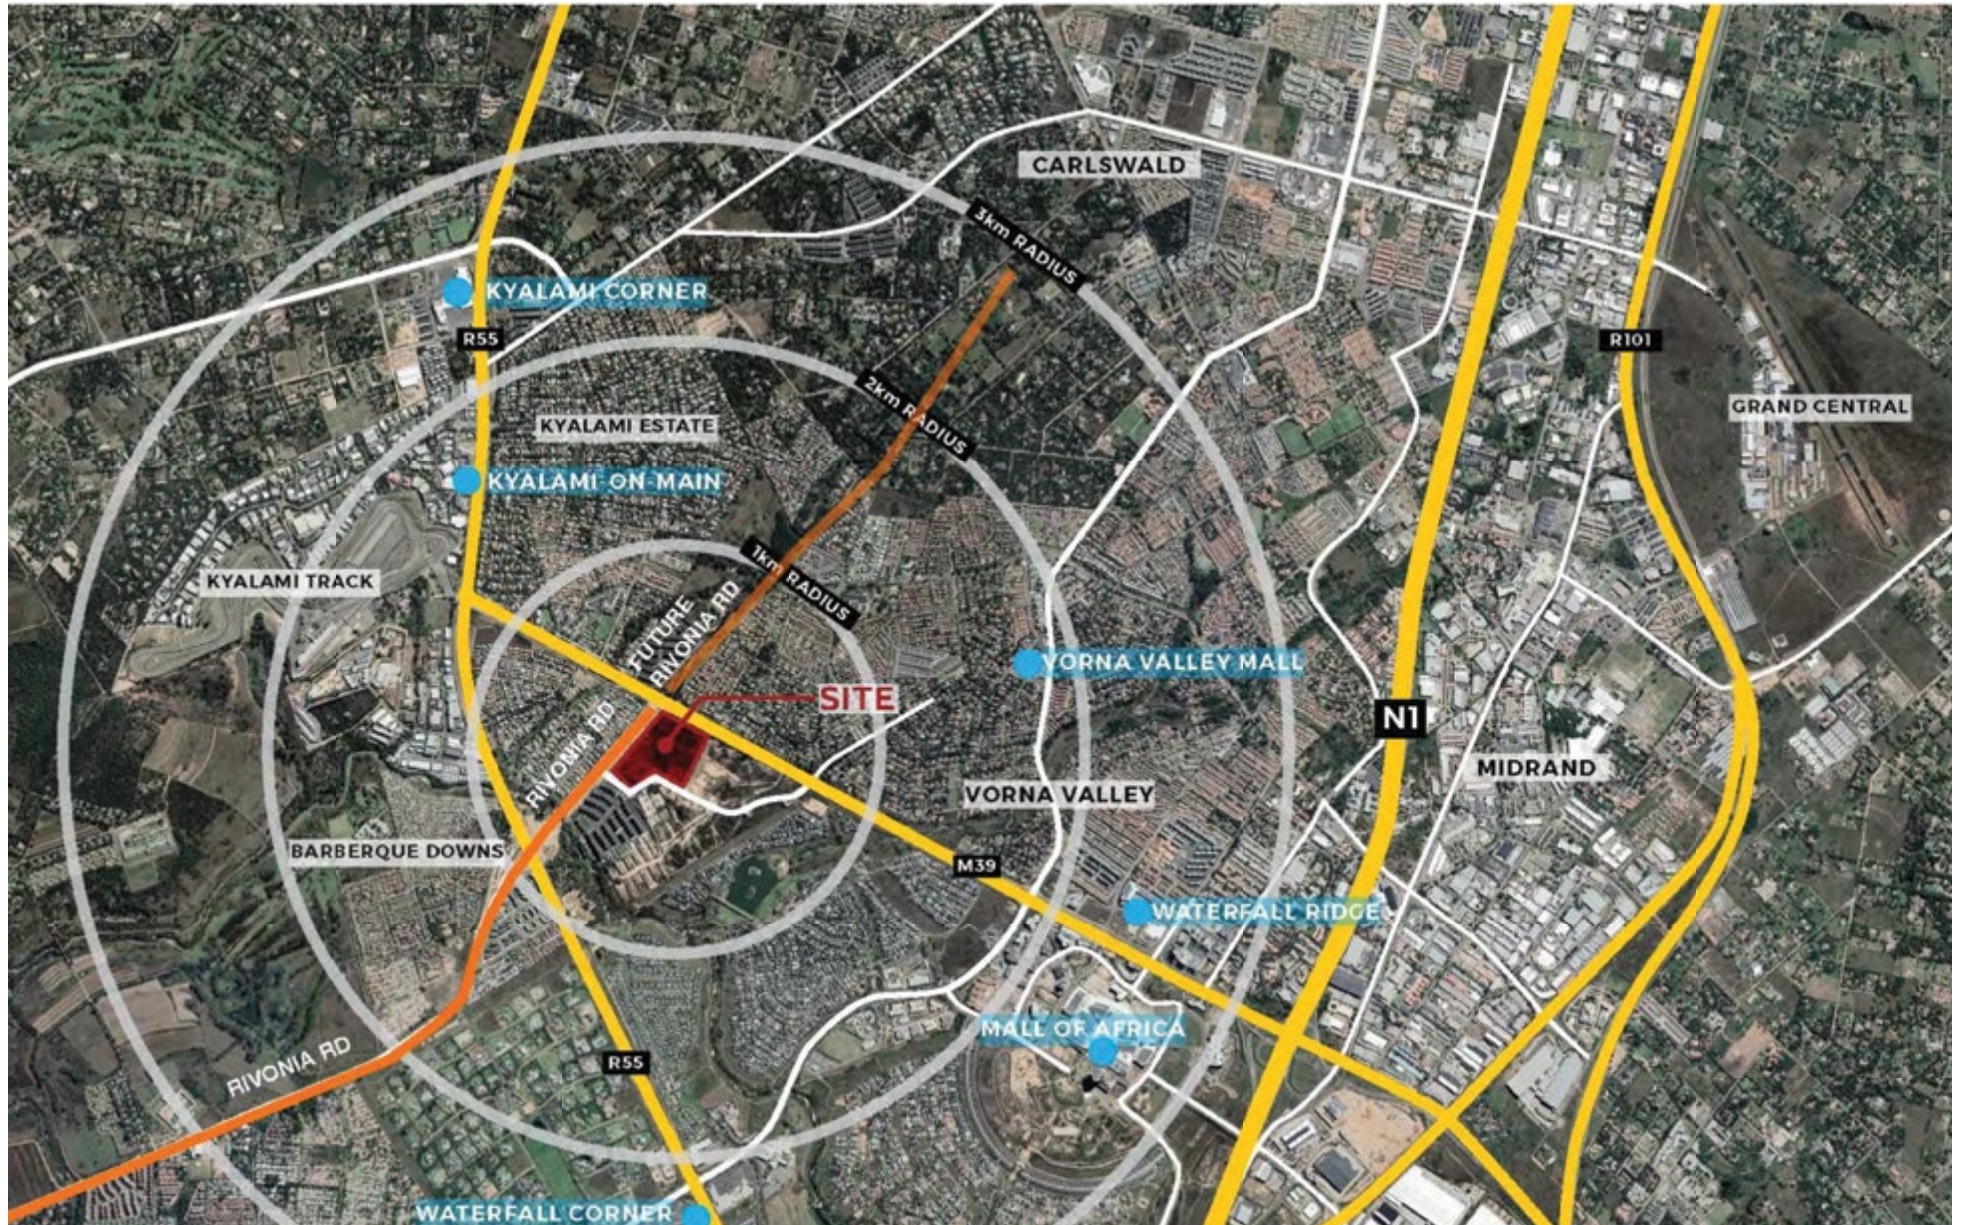

Macro **Locality**

mushroom farm
RETAIL CENTRE