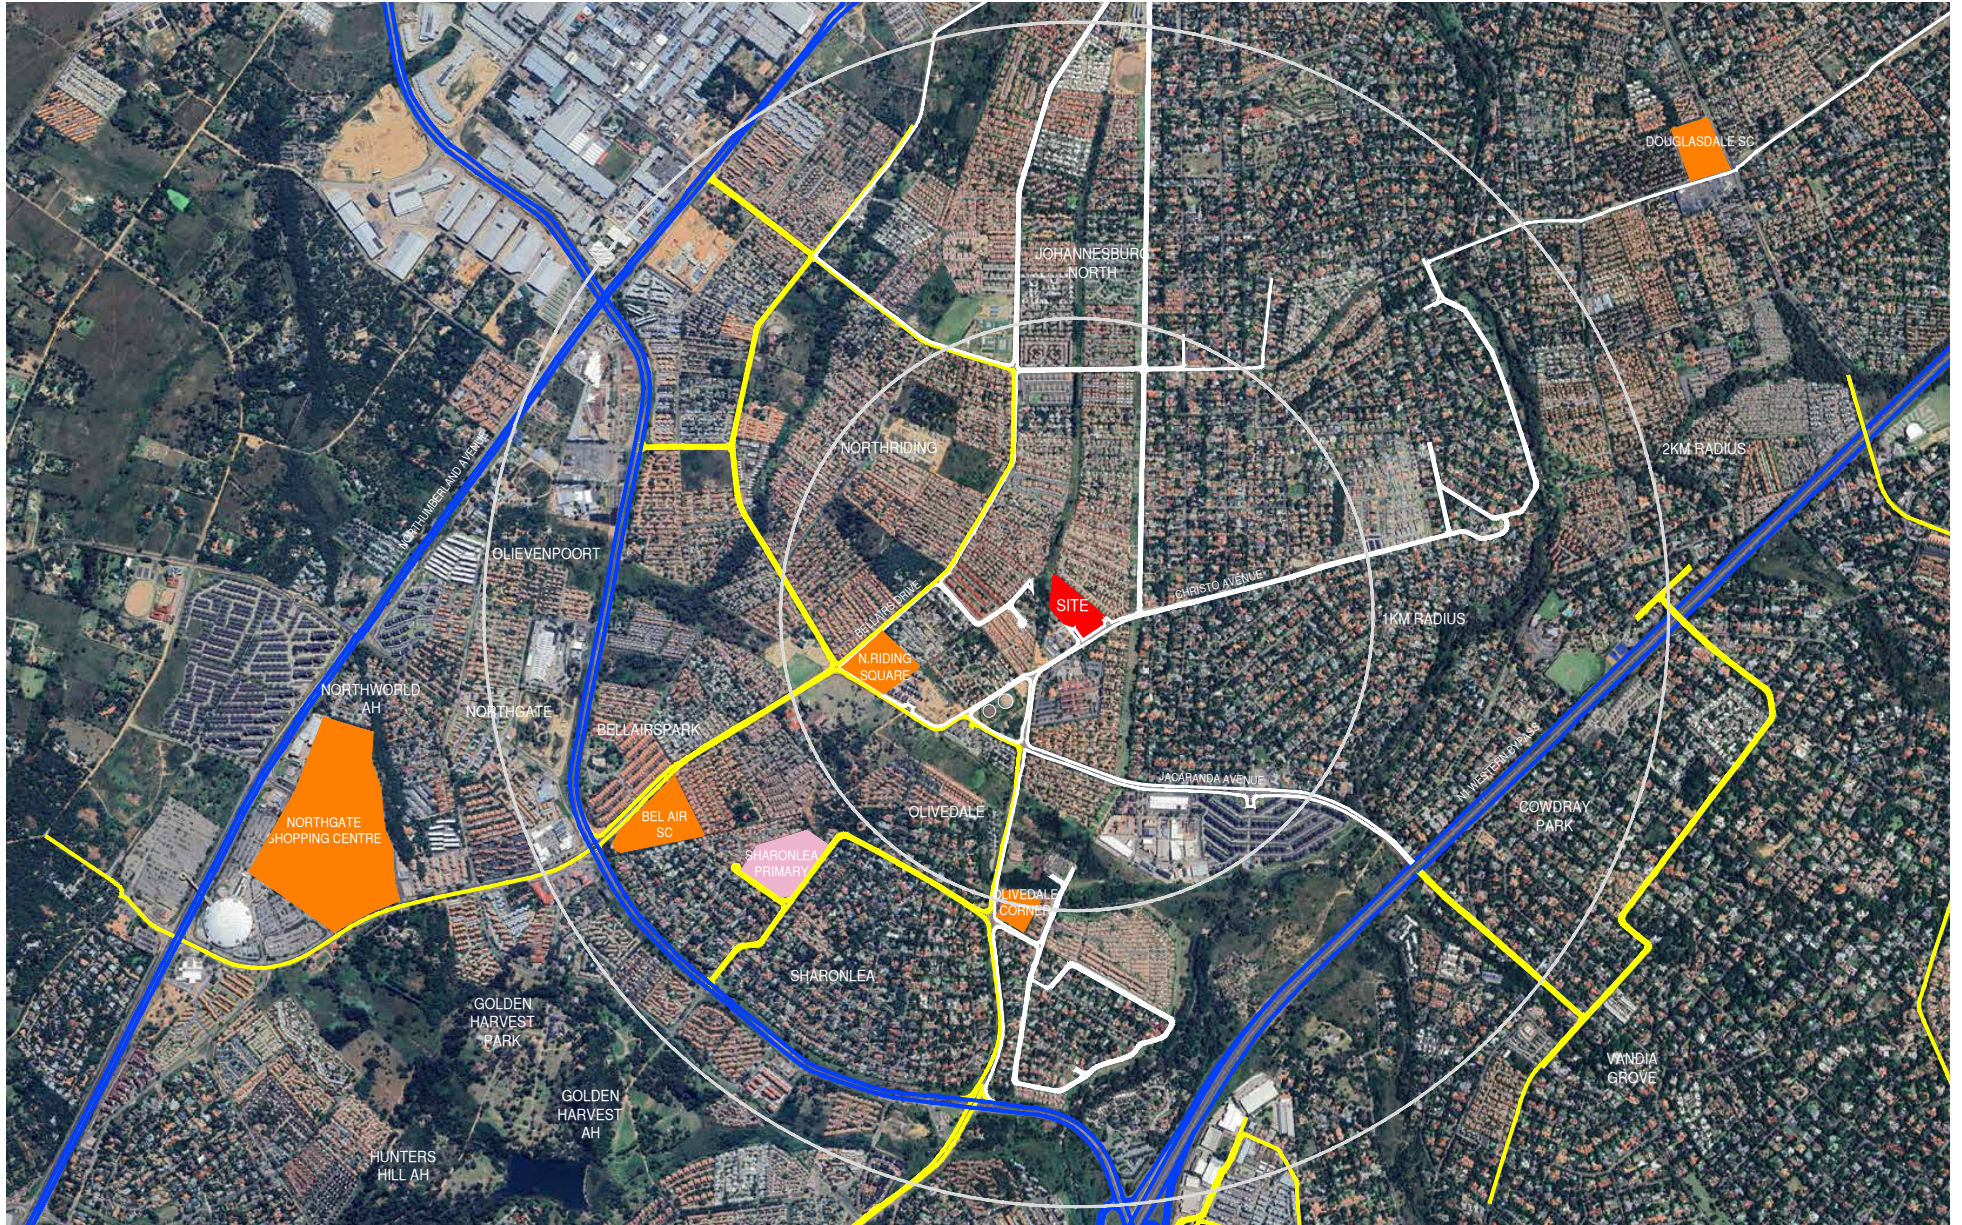

About All Saints

All Saints is a convenient neighbourhood centre located in the heart of Olivedale, Randburg. Anchored by SPAR, Woolworths, and Clicks, the centre offers a strong mix of grocery, dining, health, and beauty retailers.

Ideally situated across the road from the highly successful Olivedale Clinic, All Saints provides everyday convenience in a suburban setting, just minutes from Randburg and Sandton. The centre is also surrounded by well-regarded schools in the area, including Olivedale Montessori, Northriding Secondary School, Summerfield Nursery School, and King's College & Preparatory School.

Fact Sheet

Current GLA: ±7 200m²

Number of tenants: 24

Anchors: Woolworths, Spar, Clicks

Trading hours:

Mon - Thu: 9am - 6pm

Fri: 8am - 5pm

Sat: 8am - 5pm

Sun & Public Holidays: 8am - 5pm

Managed by:

Ellas Properties

Location:

Olivedale, Gauteng

LICKS+

ALL SAINTS
SHOPPING CENTRE

topsi!
SUPERSPARK